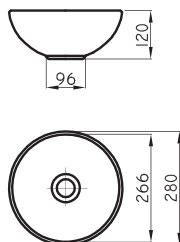

○ BL

Bacha Tori vasija mini

TOR-BH-078-BL