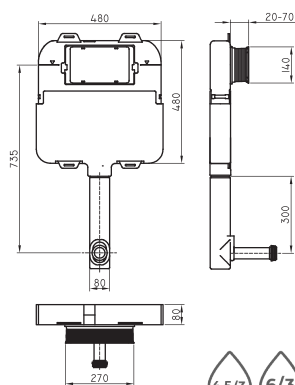

REP-RA-050-CR

Teclas para depósito de embutir extrachato

BL

Apto para inodoros cortos

Depósito de embutir extrachato

DGU-DP-003-BL

A photograph of a modern bathroom. On the left, a white bathtub is partially visible. The wall is a textured, light brown color. A dark, rectangular frame is set into the wall, possibly for a mirror or a light fixture. The overall aesthetic is minimalist and contemporary.